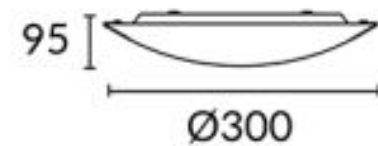

LEDS C4®

PLAFONIERA CLIP 70 X LED 12.8W CROMO

Cod. 15-1521-21-E9

Qtà. 1pz