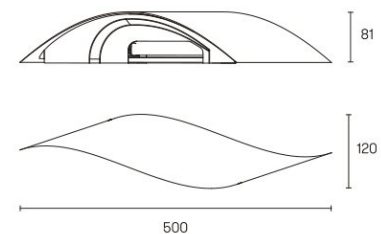

LEDS C4®

APPLIQUE RIZZ 8 X LED 18.3 W SATINATO

Cod. 05-1822-AF-AFV1

Qtà. 1pz