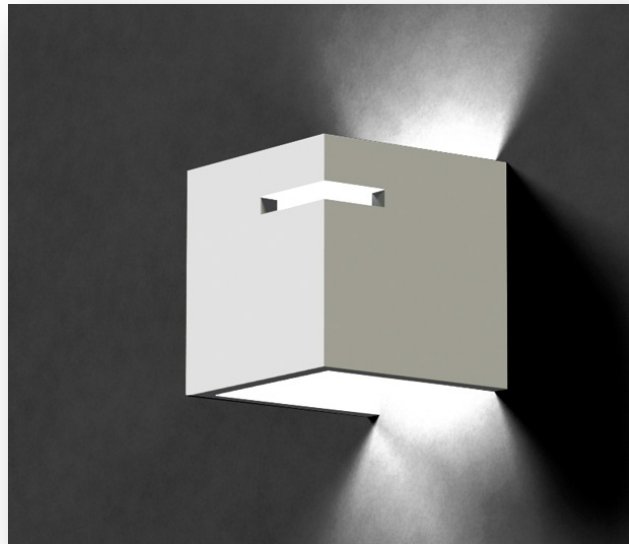

atelier sedap

APPLIQUE DE' ALOGENA 75W G9 IN GESSO

Cod. 3057AA02

Qtà. 2 pz